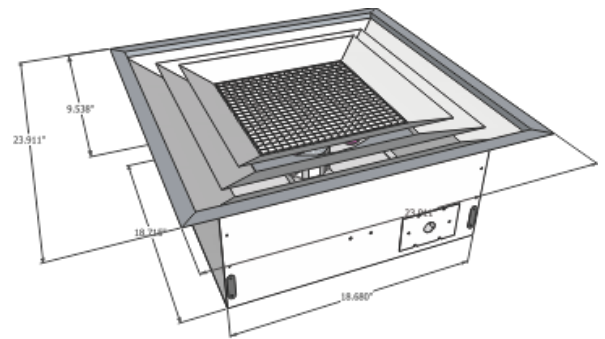

Warranty

- Full 3-year warranty
- ETL Certified USA and Canada

AIR-ROW FANS
Efficiency and Comfort at a Savings

Air-Row Fans
421 Industrial Drive
Carmel, IN 46032

Phone: 317-574-1009
Email: orders@airrowfans.com
Web: www.airrowfans.com