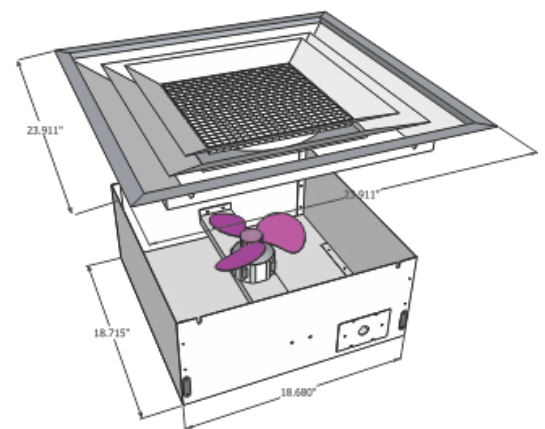

Warranty

- Full 3-year warranty
- ETL Certified USA and Canada

AIR-ROW FANS
Efficiency and Comfort at a Savings

Air-Row Fans
421 Industrial Drive
Carmel, IN 46032

Phone: 317-574-1009
Email: orders@airrowfans.com
Web: www.airrowfans.com